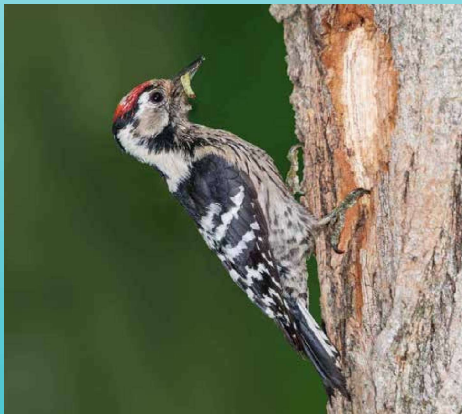

ROBIN FACTS

The robin might seem cute, but it is actually a highly territorial bird and will aggressively defend its domain against others. Both male and female robins hold territories, as a pair in summer and as individuals in winter. They will defend these with surprising ferocity, driving off intruders and making their presence known by singing loudly from conspicuous perches.

These much-loved birds are on the rise as the UK robin population continues to increase. They have an average lifespan of 2 years. Males and females look identical, sporting a brown back, white belly and red breast, face and cheeks. In contrast, juveniles are speckled gold and brown, only developing the distinctive red plumage in adulthood.